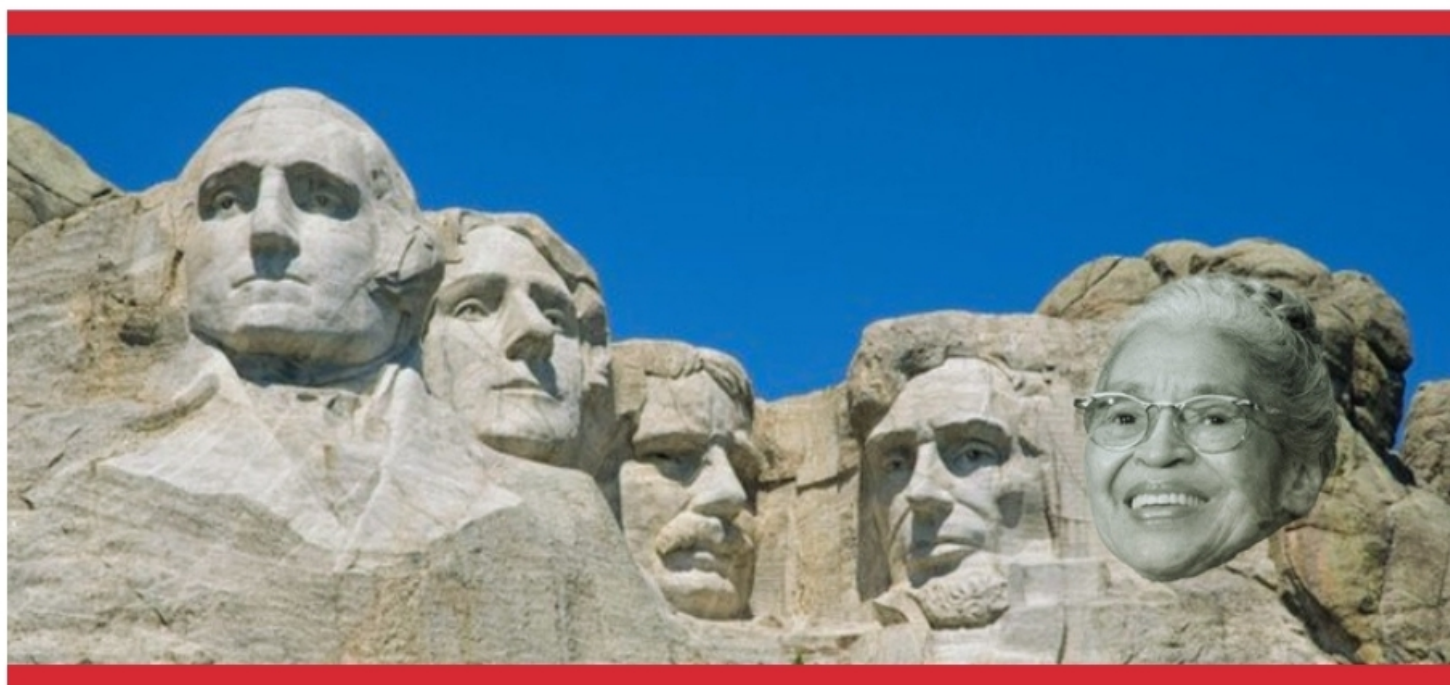

# THE FIFTH FACE ON MOUNT RUSHMORE

*Mount Rushmore is a gigantic monument carved in the rock of South Dakota mountains. The architects Lincoln and Gutzon Borglum created this sculpture as a symbol of the founding of USA. The memorial represent of 4 famous presidents: George Washington, Thomas Jefferson, Theodore Roosevelt and Abraham Lincoln. The building began in 1927 and ended in 1941.*

**For me the ideal candidate to be represented on Mount Rushmore is Rosa Parks. She lived in racial segregation and she fought for equality between Blacks and Whites. She was born in 1913 in Alabama. She refused to give up her seat for a White person and she was arrested. She received medals for her role in the struggle for civil right and equality. She died in October 2005.**