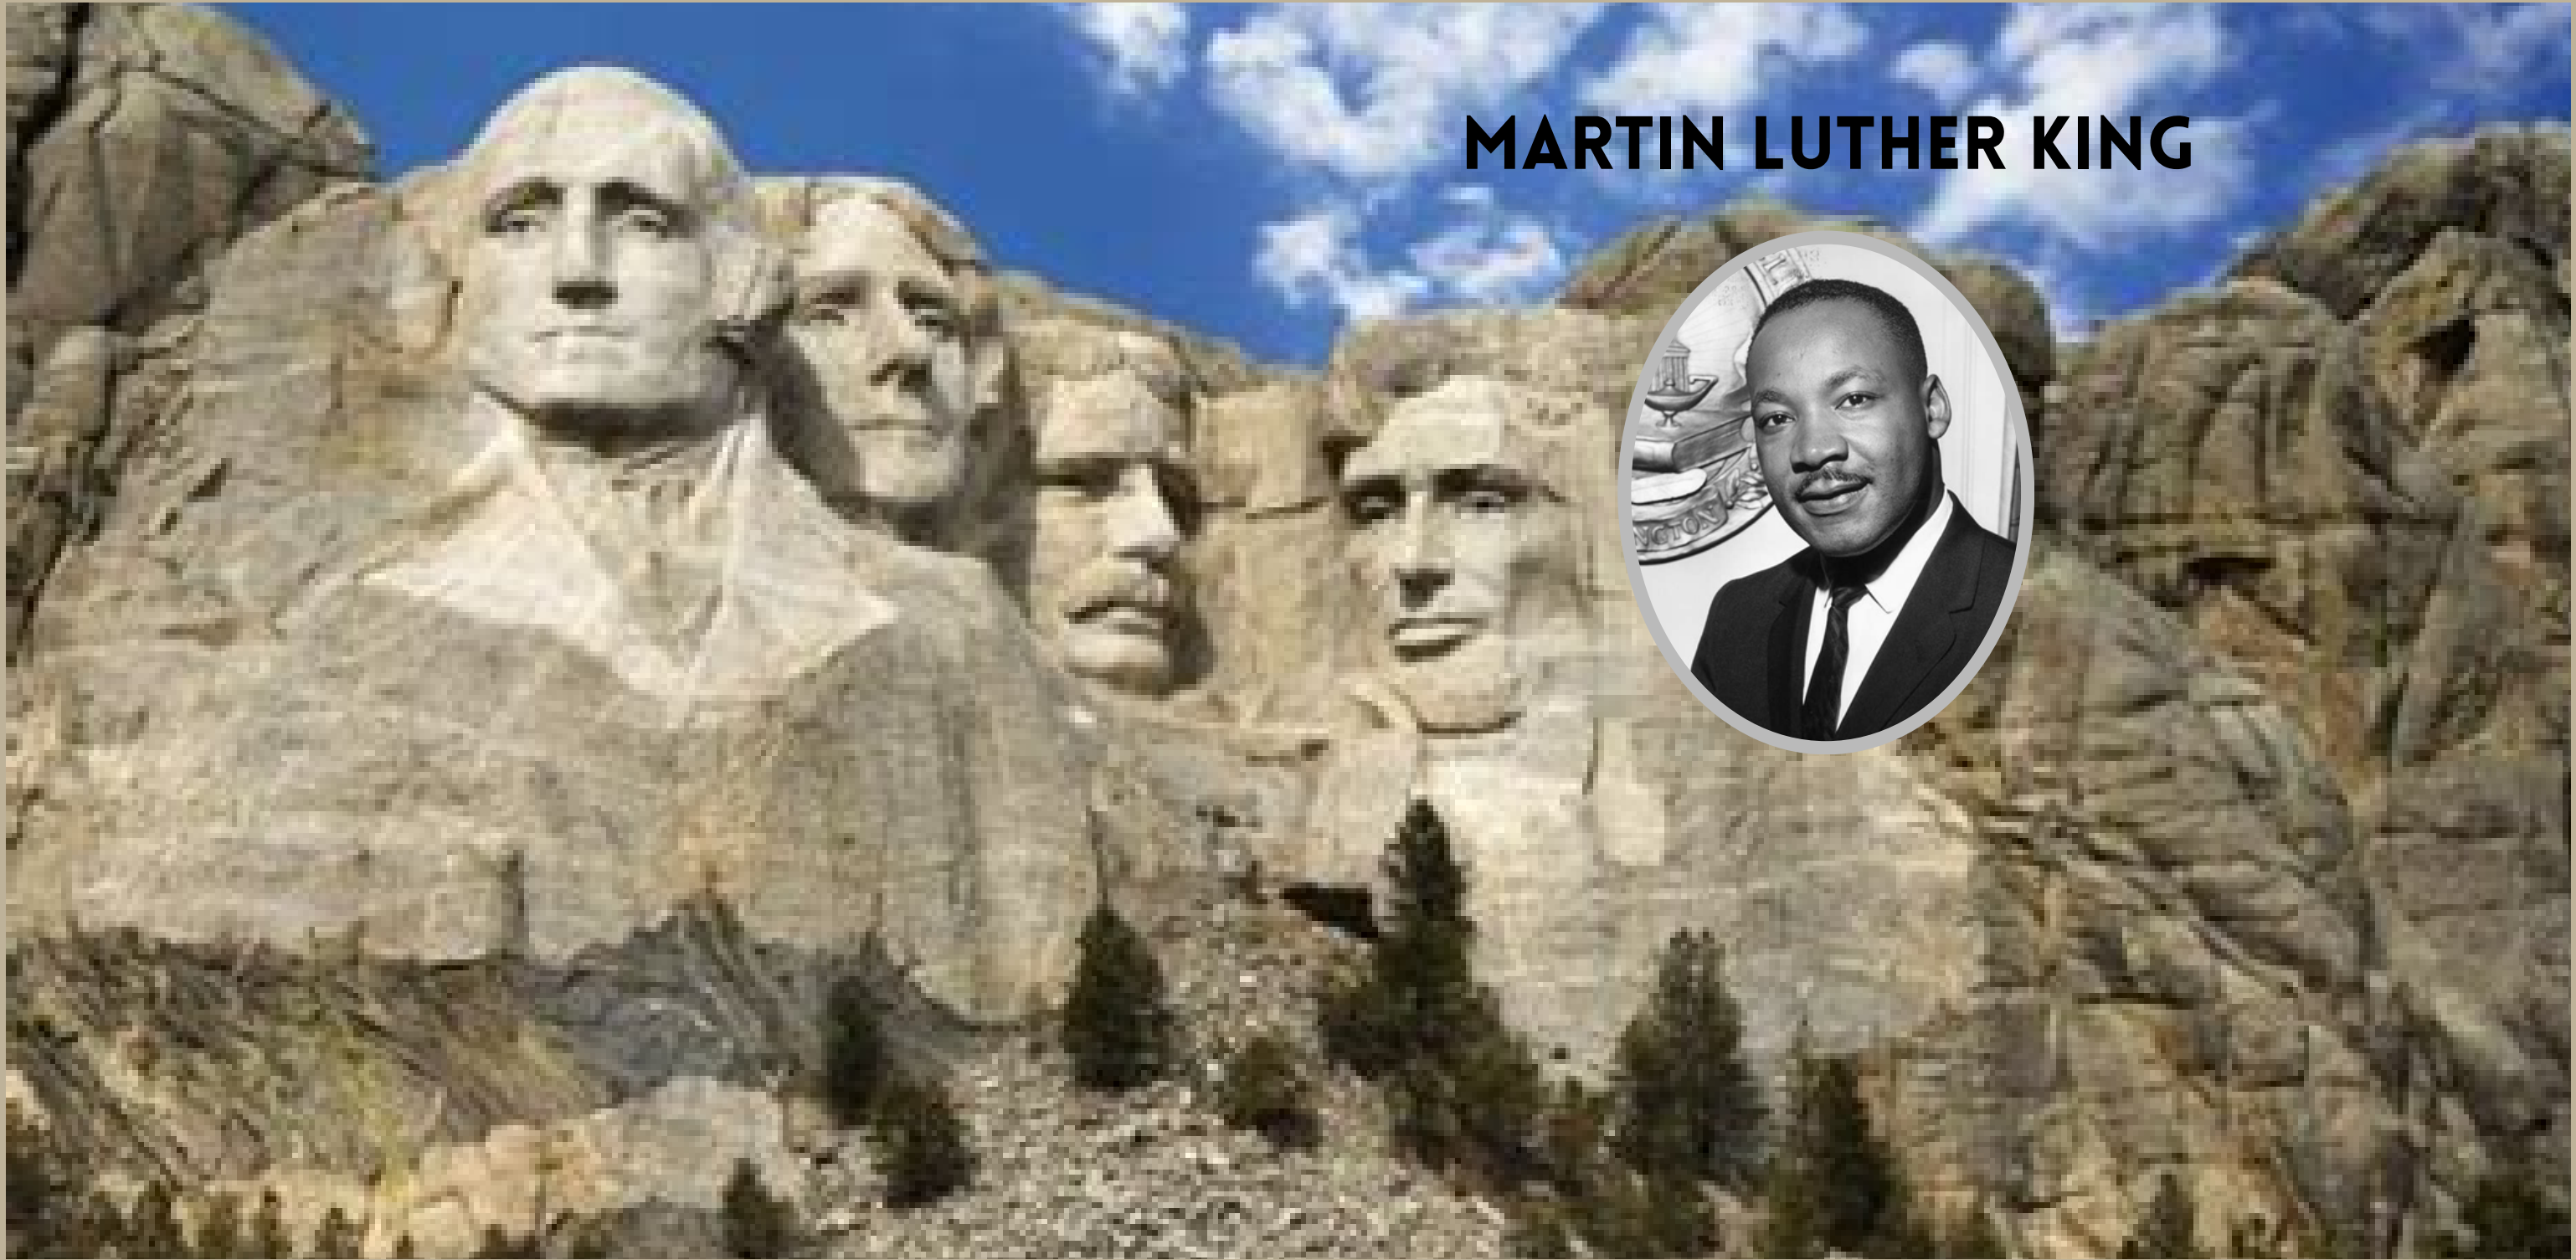

THE FIFTH FACE ON MOUNT **RUSHMORE**

MARTIN LUTHER KING

Mount Rushmore is a gigantic monument sculpted in the rock of the South Dakota Mountains.

This sculpture is as a symbol of the founding of the USA.

The memorial represents the faces of four famous presidents :

George Washington, the first president.

Thomas Jefferson (the third president), he was one of the authors of the Declaration of Independence.

Theodore Roosevelt, he made the economy progress from 1858 to 1919.

Abraham Lincoln, he abolished slavery after the Civil War.

Martin Luther King from his nickname MLK was a pastor, minister.

Martin Luther King experienced the segregation, when blacks and whites had not the same rights. He wanted to change this situation, and he fought for equality between blacks and whites.

He made great speeches to raise awareness; for example, in 1963, he gave the famous speech "I have a dream" in Washington DC where a lot of protestants came.

So, he made great social progress.

MLK was also awarded for his achievements, he won the Nobel Peace Prize in 1964.